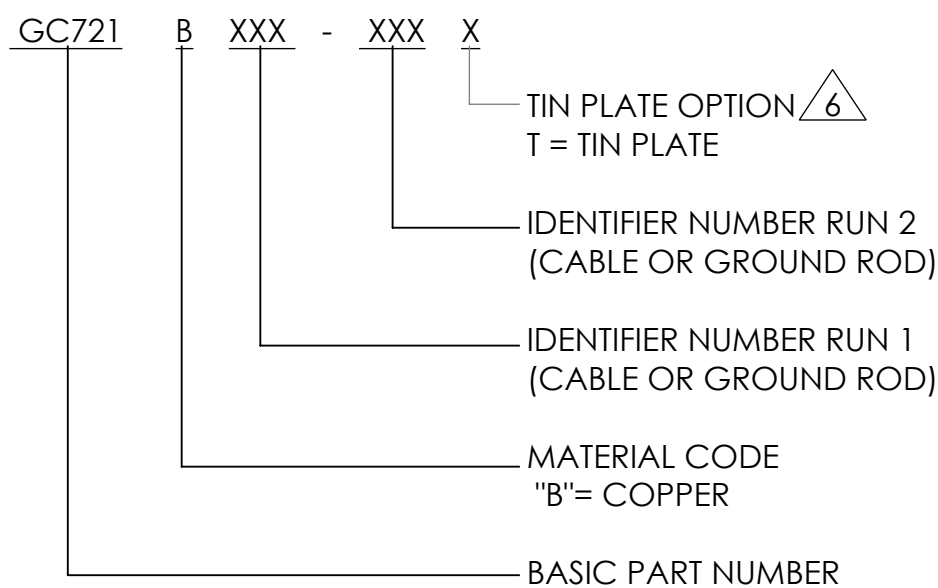

TABLE: AVAILABLE OPTIONS (CONT'D)

ASSEMBLY	Ø D1	Ø D2	T
GC721B035-002	0.766	0.469	1.50
GC721B035-004		0.594	
GC721B035-035		0.766	
GC721B040-040	0.813	0.813	
GC721B040-053	0.812	1.031	1.75
GC721B050-035	0.891	0.766	1.50
GC721B050-050	0.891	0.891	
GC721B050-075	0.891	1.063	1.75
GC721B050-080	0.891	1.129	
GC721B050-100	0.891	1.234	
GC721B053-025	1.031	0.625	
GC721B053-053		1.031	
GC721B682-025	0.812	0.625	1.50

LEGEND

THIS DRAWING AND THE INFORMATION CONTAINED HEREIN ARE THE PROPERTY OF DMCPOWER AND SHALL NOT BE COPIED, REPRODUCED OR DISCLOSED WITHOUT EXPRESS AUTHORIZATION BY DMCPOWER.