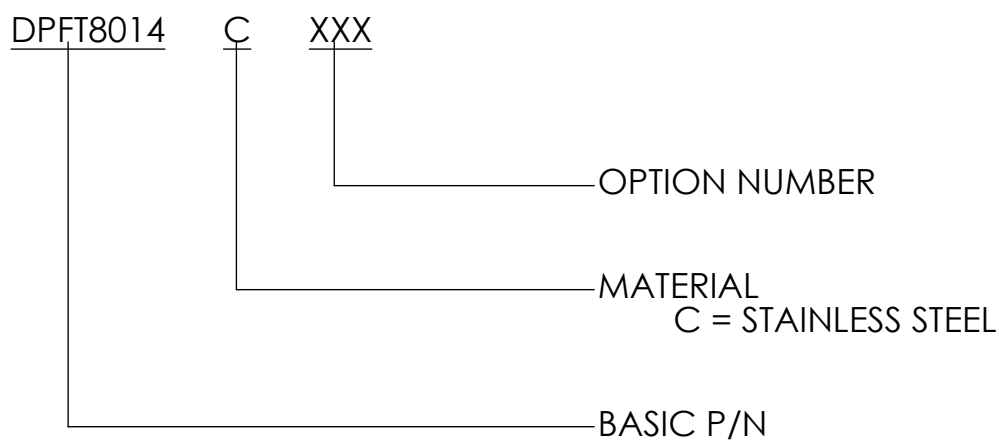

LEGEND:

THIS DRAWING AND THE INFORMATION CONTAINED HEREIN ARE THE PROPERTY OF DMCPower AND SHALL NOT BE COPIED, REPRODUCED OR DISCLOSED WITHOUT EXPRESS AUTHORIZATION BY DMCPower.