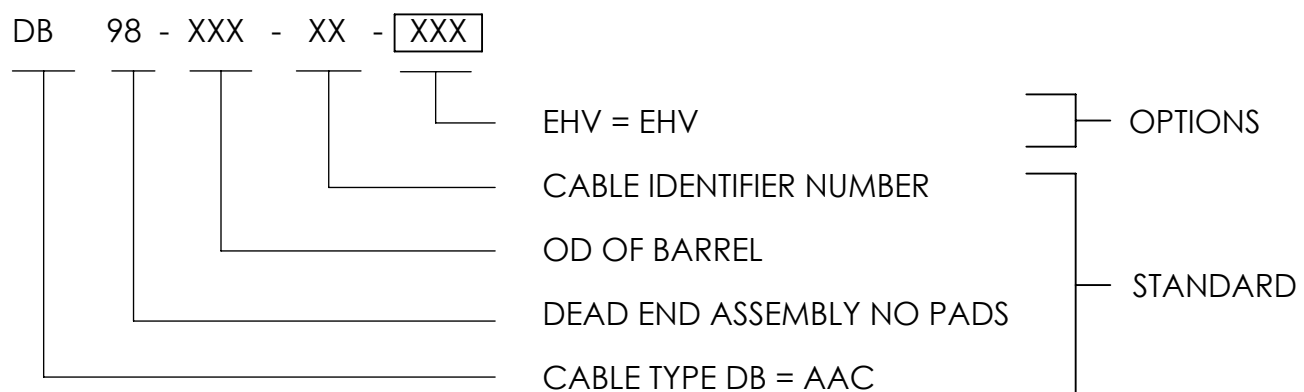

LEGEND:

THIS DRAWING AND THE INFORMATION CONTAINED HEREIN ARE THE PROPERTY OF DMCPower AND SHALL NOT BE COPIED, REPRODUCED OR DISCLOSED WITHOUT EXPRESS AUTHORIZATION BY DMCPower.