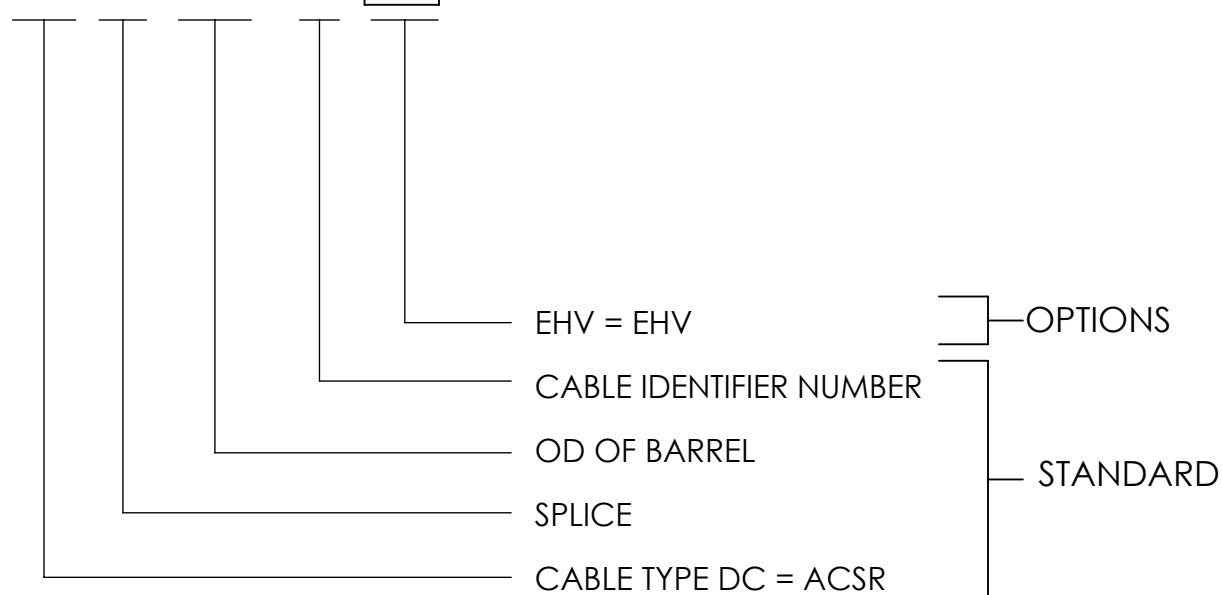

ASSEMBLY PART NUMBER	CABLE CODE	CABLE SIZE kcmil	STRANDING	ØD	L	SWAGE DIE	COLOR CODE	POWER UNIT
DB96-125-05	5	397.5	19	1.250	14.40	125	ORANGE	DLT47
DB96-150-10	10	556.5	19/37	1.500	14.40	150	WHITE	DLT47
DB96-175-20	20	715.5	37	1.750	17.90	175	GRAY	DLT47
DB96-188-25	25	795.0	61	1.875	17.90	188	BLUE	DLT47
DB96-200-30	30	954.0	61/37	2.000	17.90	200	GREEN	DLT47
DB96-225-45	45	1272.0	61	2.250	18.90	225	YELLOW	DLT47
DB96-225-55	55	1590.0	61	2.250	18.90	225	YELLOW	DLT47
DB96-225-58	58	1750.0	61	2.250	18.90	225	YELLOW	DLT47
DB96-275-60	60	2000.0	91	2.750	21.90	275	RED	DLT58
DB96-275-65	65	2300.0	61	2.750	21.90	275	RED	DLT58
DB96-275-70	70	2500.0	91	2.750	21.90	275	RED	DLT58

EXAMPLE OF IDENTIFICATION:

DB 96 - XXX - XX - XXX

THIS DRAWING AND THE INFORMATION CONTAINED HEREIN ARE THE PROPERTY OF DMCPower AND SHALL NOT BE COPIED, REPRODUCED OR DISCLOSED WITHOUT EXPRESS AUTHORIZATION BY DMCPower.