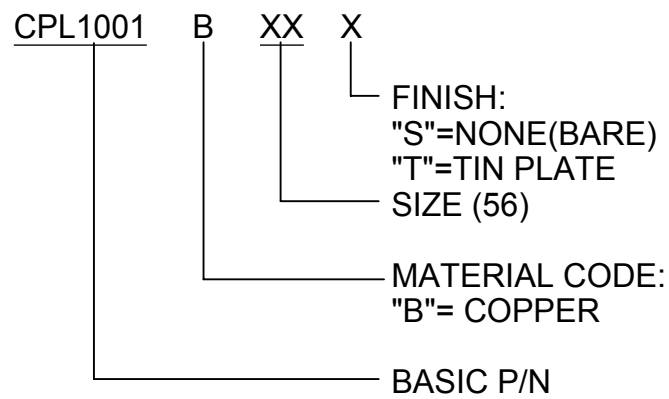

PART NUMBER:	PIPE SIZE:	A	Ø C
CPL1001B40X	2-1/2	9.50	3.75
CPL1001B56X	3-1/2	11.25	5.00
CPL1001B64X	4	11.25	5.50

LEGEND

THIS DRAWING AND THE INFORMATION CONTAINED HEREIN ARE THE PROPERTY OF DMCPower AND SHALL NOT BE COPIED, REPRODUCED OR DISCLOSED WITHOUT EXPRESS AUTHORIZATION BY DMCPower.