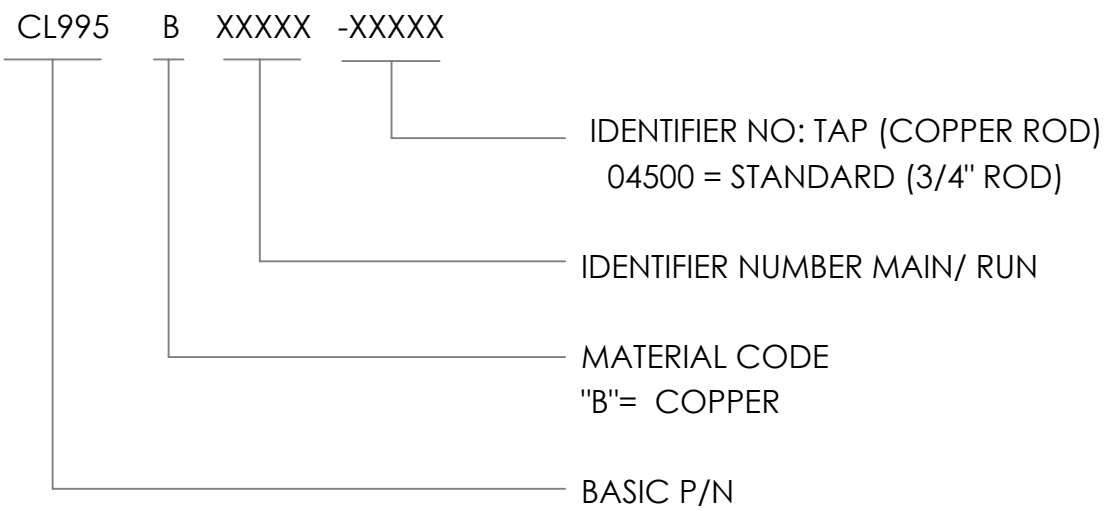

LEGEND:

THIS DRAWING AND THE INFORMATION CONTAINED HEREIN ARE THE PROPERTY OF DMCPower AND SHALL NOT BE COPIED, REPRODUCED OR DISCLOSED WITHOUT EXPRESS AUTHORIZATION BY DMCPower.