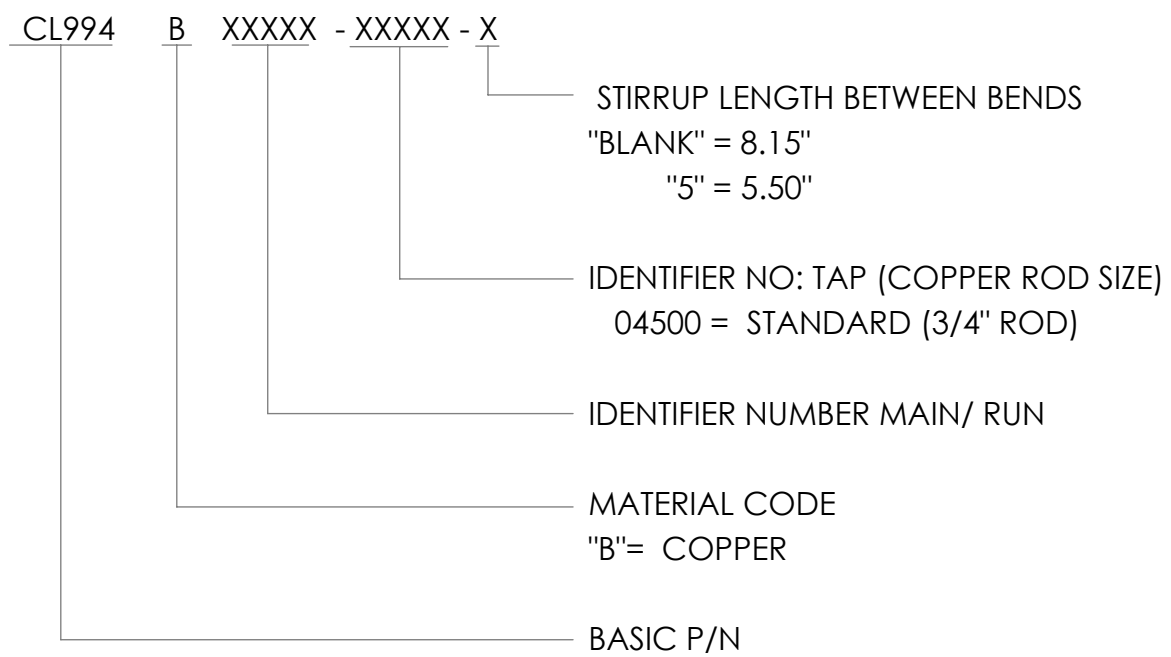

FIGURE 1: STANDARD STIRRUP ROD LENGTH

LEGEND:

THIS DRAWING AND THE INFORMATION CONTAINED HEREIN ARE THE PROPERTY OF DMCPower AND SHALL NOT BE COPIED, REPRODUCED OR DISCLOSED WITHOUT EXPRESS AUTHORIZATION BY DMCPower.

FIGURE 2: SHORT STIRRUP ROD LENGTH

TABLE: AVAILABLE CONFIGURATIONS

PART NUMBER	A	B	Ø D	Ø E	CABLE SIZE	FIGURE
CL994B00040-04500	4.46	2.30	1.500	.750	4/0 AWG	1
CL994B00040-04500-5	5.26	2.30	1.500		4/0 AWG	
CL994B02500-04500	4.46	2.30	1.500		250 MCM	
CL994B03000-04500	4.46	2.30	1.500		300 MCM	
CL994B05000-04500	4.46	2.30	1.500		500 MCM	
CL994B07500-04500	5.13	2.97	1.875		750 MCM	
CL994B10000-04500	5.13	2.97	1.875		1000 MCM	
CL994B15000-04500	5.16	2.97	2.250		1500 MCM	