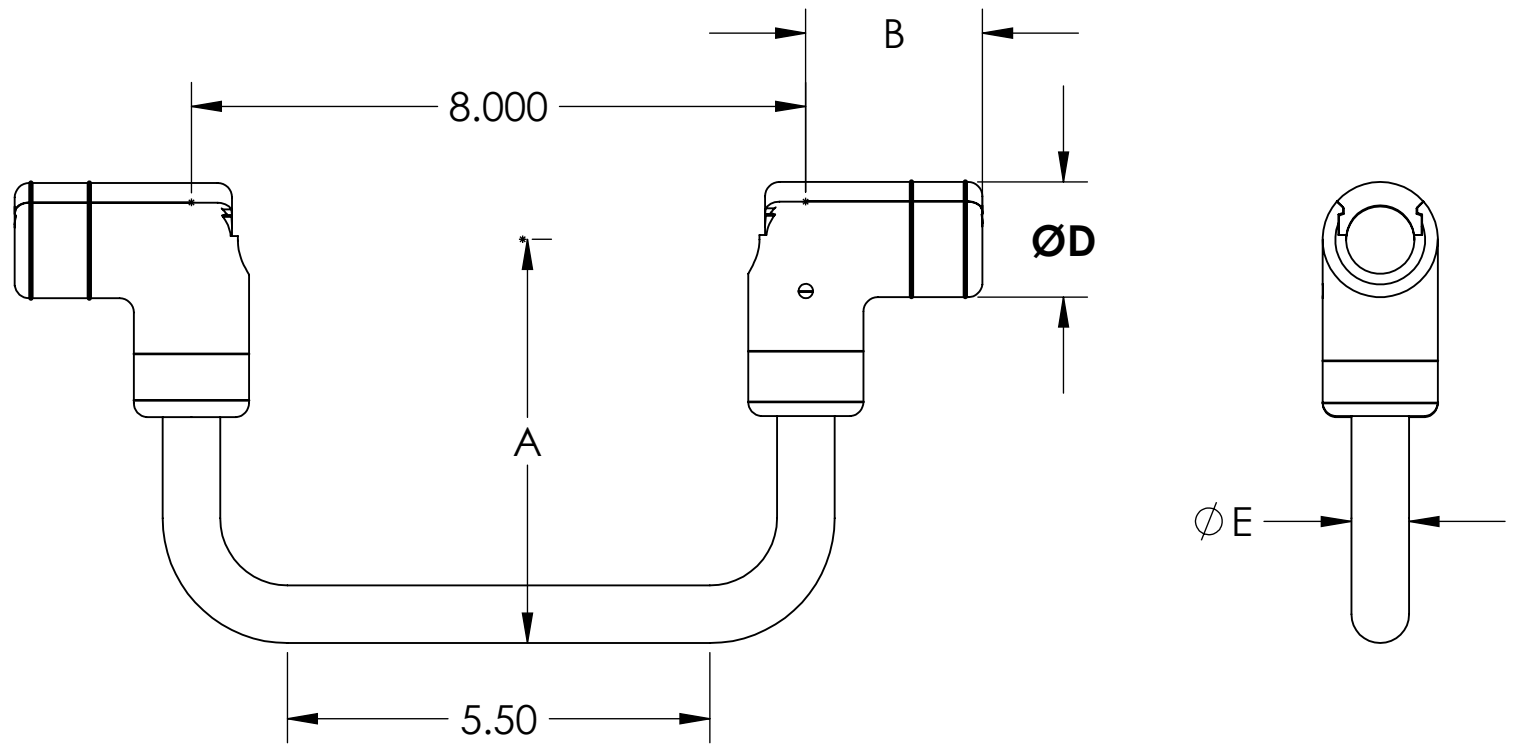

FIGURE 1: STANDARD STIRRUP ROD LENGTH

LEGEND:

THIS DRAWING AND THE INFORMATION CONTAINED HEREIN ARE THE PROPERTY OF DMCPower AND SHALL NOT BE COPIED, REPRODUCED OR DISCLOSED WITHOUT EXPRESS AUTHORIZATION BY DMCPower.

FIGURE 2: SHORT STIRRUP ROD LENGTH

TABLE: AVAILABLE CONFIGURATIONS

PART NUMBER	A	B	Ø D	Ø E	CABLE SIZE	FIGURE
CL994B00040-04500	4.46	2.30	1.500	.750	4/0 AWG	1
CL994B00040-04500-5	5.26	2.30	1.500		4/0 AWG	
CL994B02500-04500	4.46	2.30	1.500		250 MCM	
CL994B03000-04500	4.46	2.30	1.500		300 MCM	
CL994B05000-04500	4.46	2.30	1.500		500 MCM	
CL994B07500-04500	5.13	2.97	1.875		750 MCM	
CL994B10000-04500	5.13	2.97	1.875		1000 MCM	
CL994B15000-04500	5.16	2.97	2.250		1500 MCM	