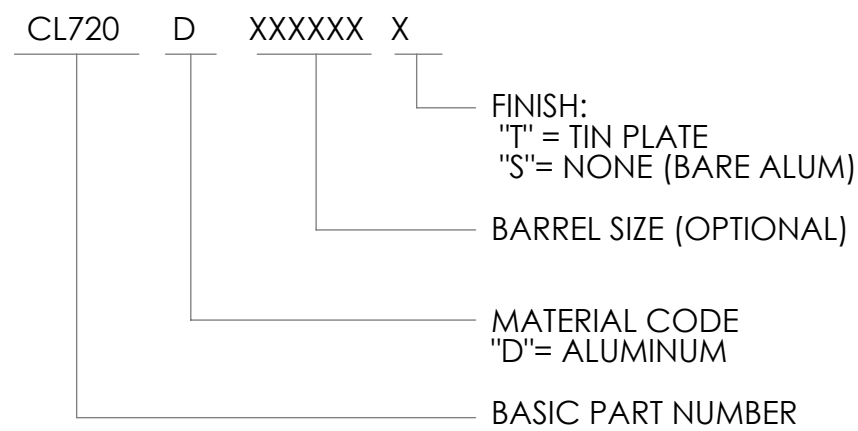

**LEGEND**

THIS DRAWING AND THE INFORMATION CONTAINED HEREIN ARE THE PROPERTY OF DMCPower AND SHALL NOT BE COPIED, REPRODUCED OR DISCLOSED WITHOUT EXPRESS AUTHORIZATION BY DMCPower.

TABLE: AVAILABLE OPTIONS		
COMPONENT PART NUMBER	L	Ø D
CL720D00006X	4.500	.500
CL720D00004X		
CL720D00002X	5.174	.750
CL720D00001X		
CL720D00010X		
CL720D00020X	5.500	1.0000
CL720D00030X		
CL720D00040X		
CL720D02500X		
CL720D02668X	6.250	1.250
CL720D03000X		
CL720D03500X		
CL720D03975X		
CL720D04500X	6.750	1.500
CL720D04770X		
CL720D05000X		
CL720D05565X		
CL720D06000X	7.250	1.750
CL720D06360X		
CL720D07000X		
CL720D07155X		
CL720D07500X	7.350	1.875
CL720D07950X		
CL720D08745X		
CL720D09000X	7.500	2.000
CL720D09540X		
CL720D10000X		
CL720D10335X		
CL720D11130X		
CL720D11925X	7.500	2.250
CL720D12720X		
CL720D13515X		
CL720D14310X		
CL720D15105X		
CL720D15900X		
CL720D17500X		
CL720D18000X		
CL720D20000X	7.750	2.750
CL720D22500X		
CL720D25000X		
CL720D35000X	8.000	3.250