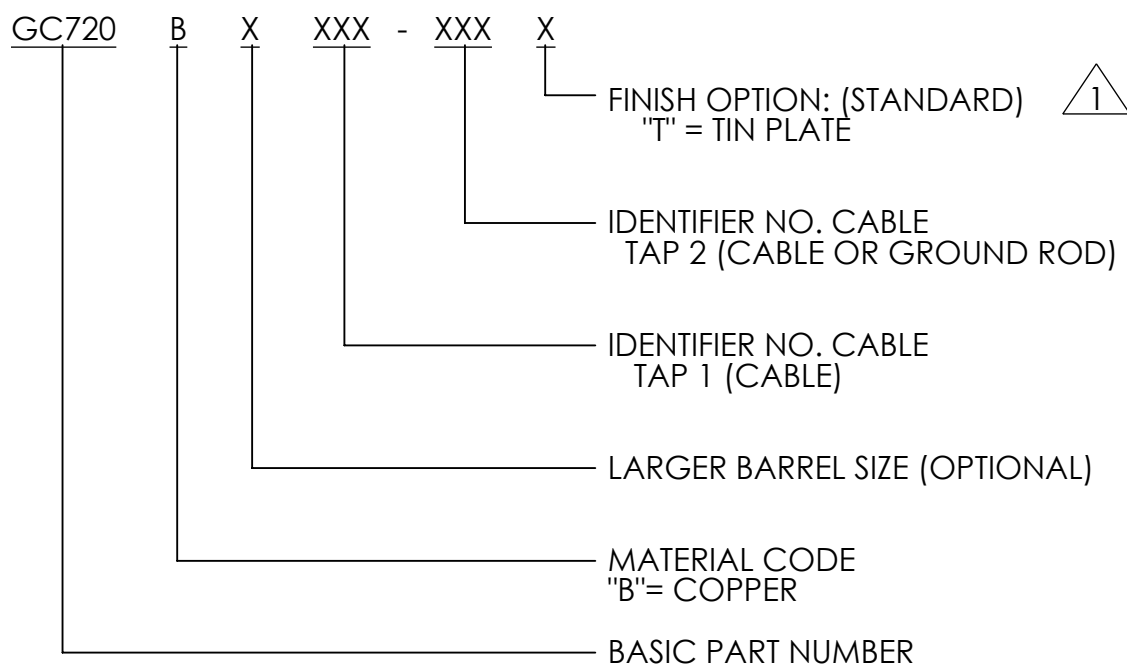

LEGEND

THIS DRAWING AND THE INFORMATION CONTAINED HEREIN ARE THE PROPERTY OF DMCPower AND SHALL NOT BE COPIED, REPRODUCED OR DISCLOSED WITHOUT EXPRESS AUTHORIZATION BY DMCPower.